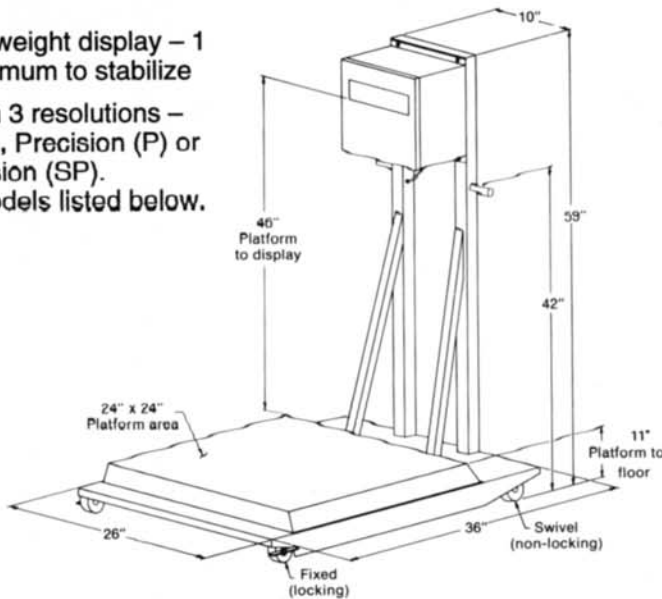

## FEATURES/BENEFITS

- Rugged mobile cart features easy and safe operation . . .
  - All stainless steel construction
  - Heavy duty lockable casters
  - 2 handles for comfortable control
  - Balanced cart design – low center of gravity
  - Low profile – 11" floor to platter height
- Bright digital weight display via any Doran indicator
- Doran 7000 Series weight indicator is an economical choice for many weight only applications
- Cutoff control for up to 10 setpoints available on Doran 8600 (shown at right)
- Full range pushbutton zero on all models
- Fast, stable weight display – 1 second maximum to stabilize
- Choose from 3 resolutions – Standard (S), Precision (P) or Super Precision (SP). Available models listed below.