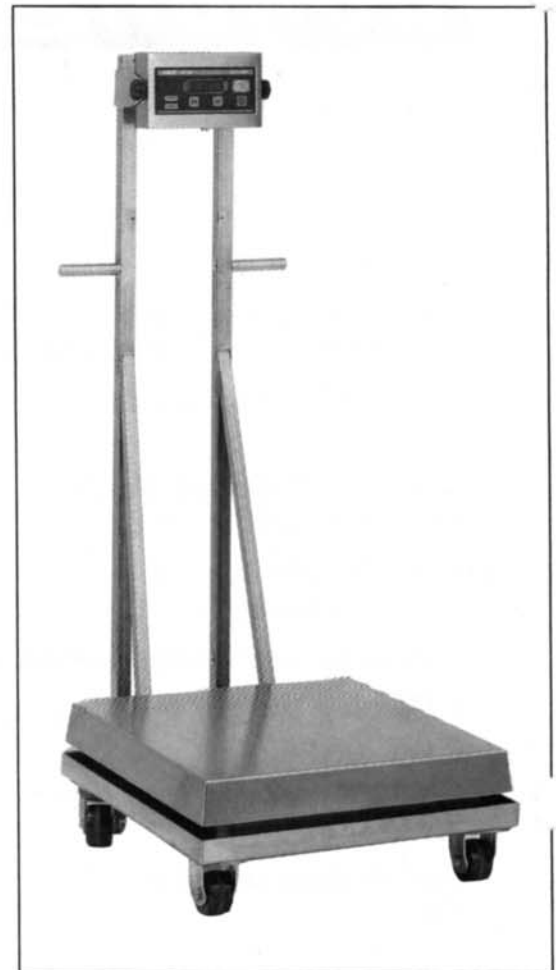

# PFS SERIES PORTABLE FLOOR SCALE

## FEATURES/BENEFITS

- Rugged mobile cart features easy and safe operation . . .
  - All stainless steel construction
  - Heavy duty lockable casters
  - 2 handles for comfortable control
  - Balanced cart design – low center of gravity
  - Low profile – 11" floor to platter height
- Bright digital weight display via any Doran indicator
- Doran 7000 Series weight indicator is an economical choice for many weight only applications
- Cutoff control for up to 10 setpoints available on Doran 8600 (shown at right)
- Full range pushbutton zero on all models
- Fast, stable weight display – 1 second maximum to stabilize
- Choose from 3 resolutions – Standard (S), Precision (P) or Super Precision (SP). Available models listed below.