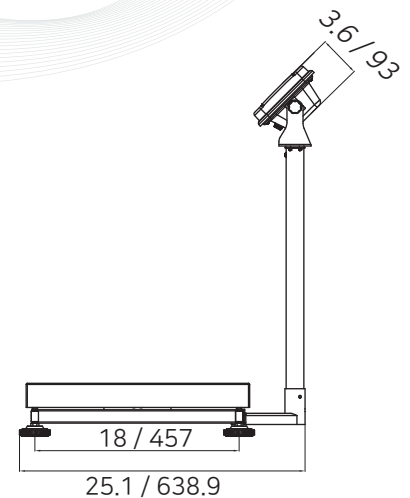

TBWS Washdown Bench Scale

Features

- Provides IP65 protection against dust and liquids, Stainless Steel Construction
- Easy to read 2inch/52mm Large LCD Display with Backlight
- Battery provide up to 70 hours of continuous use(without backlight)
- Standard Rs232 interface can be connected to Computer or Printer
- Internal battery and AC adapter included
- Weighing in Pounds, Kilograms, Ounces(Unit conversion)
- Application Mode: Weighing, Counting, Check Weighing, Accumulation
- Legal for trade

General Specifications

- | | |
|------------------|---|
| • Display | 2inch/52mm Digit LCD display, with white LED backlight |
| • Capacities | 100lb ~ 500lb, 50kg ~ 250kg, 1600oz ~ 8000oz |
| • Platter size | 19.6 x 15.7inch, 500 x 400mm |
| • Keyboard | 7keys (Mechanical switch) |
| • Housing | Stainless Steel |
| • Max. Divisions | 5,000e |
| • ADC update | ≤ 1/10 second |
| • Operate Temp | 14°F ~ 104°F (-10°C ~ +40°C) |
| • Power | AC adapter (12V/500mA),built-in rechargeable battery (6V/4Ah) |

Options

Print Formats

```

-----
1  1.100 lb
2  1.100 lb
3  1.105 lb
4  1.100 lb
5  1.100 lb
6  1.100 lb
-----
TOTAL : 6.605 lb
COUNT : 6
-----
    
```

```

Gross : 0.500 lb
Tare  : 0.000 lb
Net   : 0.500 lb

Gross : 0.106 lb
Tare  : 0.000 lb
Net   : 0.106 lb

Gross : 0.606 lb
Tare  : 0.106 lb
Net   : 0.500 lb

-----
TOTAL : 1.106 lb
-----
    
```

THANK YOU

Weight: 1.745lb

Dimensions (inch/mm)

Distributed by

Ver.1.0