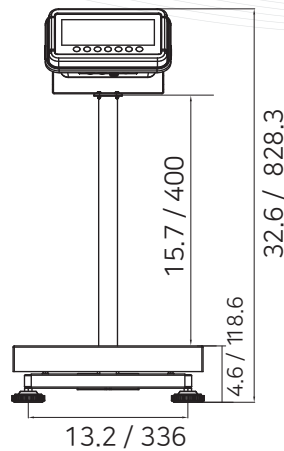

General Specifications

- | | |
|------------------|---|
| • Display | 2inch/52mm Digit LCD display, with white LED backlight |
| • Capacities | 100lb ~ 500lb, 50kg ~ 250kg, 1600oz ~ 8000oz |
| • Platter size | 19.6 x 15.7inch, 500 x 400mm |
| • Keyboard | 7keys (Mechanical switch) |
| • Housing | Stainless Steel |
| • Max. Divisions | 5,000e |
| • ADC update | ≤ 1/10 second |
| • Operate Temp | 14°F ~ 104°F (-10°C ~ +40°C) |
| • Power | AC adapter (12V/500mA),built-in rechargeable battery (6V/4Ah) |

TBWS Washdown Bench Scale

Model Name	Capacity	Readability	Division	Approx. weight
TBWS-100	100lb / 50kg / 1600oz	0.02lb / 0.01kg / 0.5oz	5,000d	46.3lb (21.0kg)
TBWS-200	200lb / 100kg / 3200oz	0.05lb / 0.02kg / 1oz	5,000d	46.3lb (21.0kg)
TBWS-500	500lb / 250kg / 8000oz	0.1lb / 0.05kg / 2oz	5,000d	46.3lb (21.0kg)

Options

Print Formats

```

-----
1  1.100 lb
2  1.100 lb
3  1.105 lb
4  1.100 lb
5  1.100 lb
6  1.100 lb
-----
TOTAL : 6.605 lb
COUNT : 6
-----
    
```

```

Gross : 0.500 lb
Tare  : 0.000 lb
Net   : 0.500 lb

Gross : 0.106 lb
Tare  : 0.000 lb
Net   : 0.106 lb

Gross : 0.606 lb
Tare  : 0.106 lb
Net   : 0.500 lb

-----
TOTAL : 1.106 lb
-----
    
```

THANK YOU

Weight: 1.745lb

Dimensions (inch/mm)

Distributed by

Ver.1.0