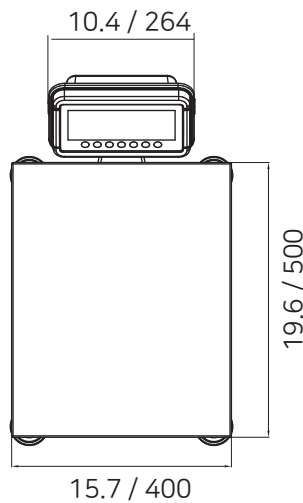

General Specifications

- | | |
|------------------|---|
| • Display | 2inch/52mm Digit LCD display, with white LED backlight |
| • Capacities | 100lb ~ 500lb, 50kg ~ 250kg, 1600oz ~ 8000oz |
| • Platter size | 19.6 x 15.7inch, 500 x 400mm |
| • Keyboard | 7keys (Mechanical switch) |
| • Housing | Stainless Steel |
| • Max. Divisions | 5,000e |
| • ADC update | ≤ 1/10 second |
| • Operate Temp | 14°F ~ 104°F (-10°C ~ +40°C) |
| • Power | AC adapter (12V/500mA),built-in rechargeable battery (6V/4Ah) |

TBWS Washdown Bench Scale

Model Name	Capacity	Readability	Division	Approx. weight
TBWS-100	100lb / 50kg / 1600oz	0.02lb / 0.01kg / 0.5oz	5,000d	46.3lb (21.0kg)
TBWS-200	200lb / 100kg / 3200oz	0.05lb / 0.02kg / 1oz	5,000d	46.3lb (21.0kg)
TBWS-500	500lb / 250kg / 8000oz	0.1lb / 0.05kg / 2oz	5,000d	46.3lb (21.0kg)

Options

Print Formats

```

-----
1  1.100 lb
2  1.100 lb
3  1.105 lb
4  1.100 lb
5  1.100 lb
6  1.100 lb
-----
TOTAL : 6.605 lb
COUNT : 6
-----
    
```

```

Gross : 0.500 lb
Tare  : 0.000 lb
Net   : 0.500 lb

Gross : 0.106 lb
Tare  : 0.000 lb
Net   : 0.106 lb

Gross : 0.606 lb
Tare  : 0.106 lb
Net   : 0.500 lb

-----
TOTAL : 1.106 lb
-----
    
```

THANK YOU

Weight: 1.745lb

Dimensions (inch/mm)

Distributed by

Ver.1.0