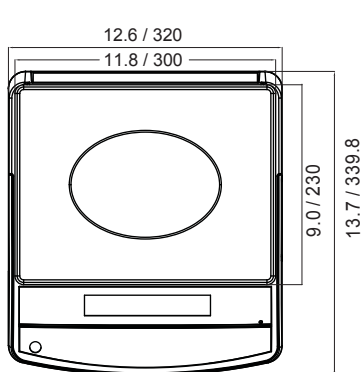

General Specifications

- | | |
|------------------|---|
| • Display | 0.9inch / 24mm Digit LCD display, with white LED backlight |
| • Capacities | 6lb ~ 30lb, 3kg ~ 30kg, 96oz ~ 960oz |
| • Platter size | 9.1 x 11.8inch, 230 x 300mm |
| • Keyboard | 7keys(Mechanical switch) |
| • Housing | ABS plastic |
| • Max. Divisions | 6,000e |
| • Operate Temp | 14°F ~ 104°F (-10°C ~ +40°C) |
| • Power | AC adapter (12V/500mA),built-in rechargeable battery (6V/4Ah) |

Options

Receipt Printer

Label Printer

Rear Display

Print Formats

```

-----
1  1.100 lb
2  1.100 lb
3  1.105 lb
4  1.100 lb
5  1.100 lb
6  1.100 lb
-----
TOTAL : 6.605 lb
COUNT : 6
-----
    
```

```

-----
Gross : 0.500 lb
Tare  : 0.000 lb
Net   : 0.500 lb

Gross : 0.106 lb
Tare  : 0.000 lb
Net   : 0.106 lb

Gross : 0.606 lb
Tare  : 0.106 lb
Net   : 0.500 lb
-----
TOTAL : 1.106 lb
-----
    
```

THANK YOU
Weight: 1.745lb

Dimensions(inch/mm)

Distributed by