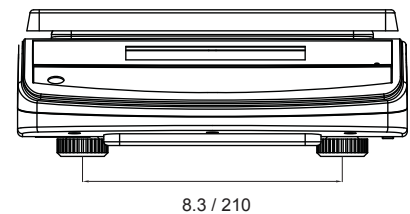

Dimensions(inch/mm)