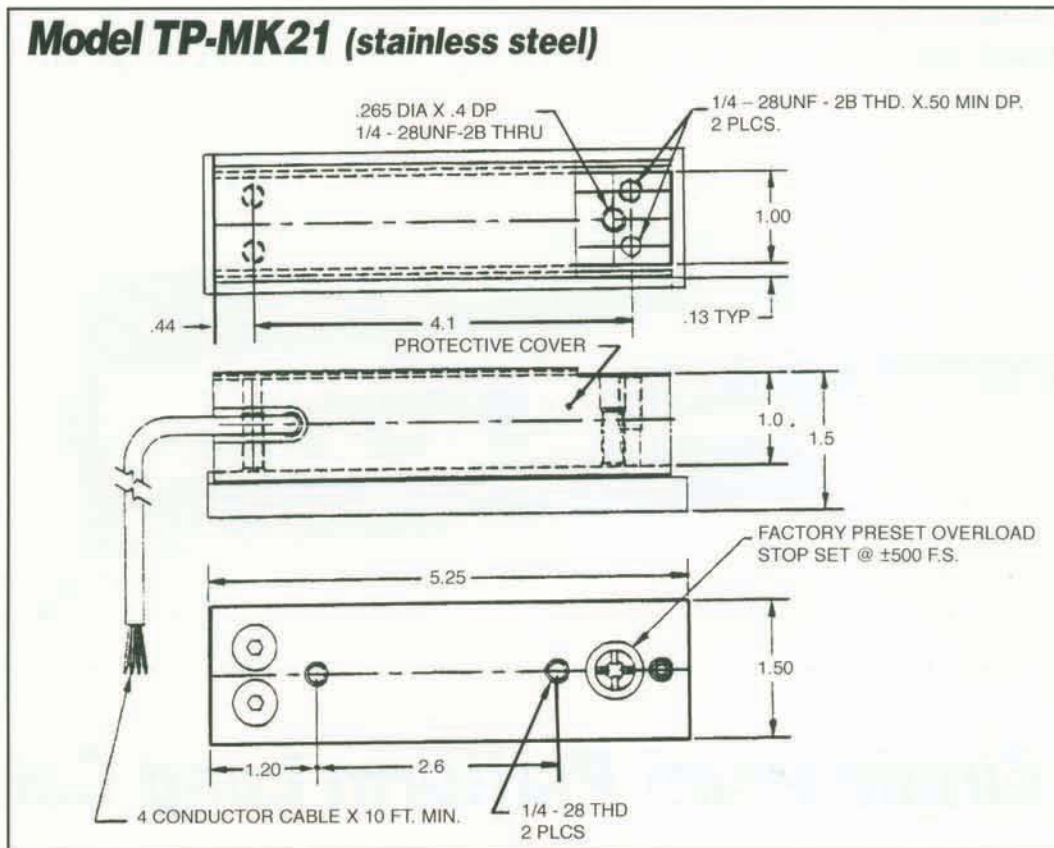

BEAM LOAD CELL

**Replaces NCI
Model MK21**

**TOTALCOMP
Model TP-MK21**

Single Point Platform Load Cells from Totalcomp.

- ✓ **Washdown safe.**
- ✓ **Environmentally Sealed.**
- ✓ **Up to 35 kg. capacity**
- ✓ **Reliable - Durable - Precise.**
- ✓ **10 ft. four conductor cable.**
- ✓ **Superior value!**

SPECIFICATIONS

SINGLE POINT PLATFORM LOAD CELL

Model TP-MK21 (stainless steel)

The perfect economical interchange for NCI model MK21 load cells.

Rated Output
2.0 mv/v

Compensated Temperature Range
0° F to +150° F