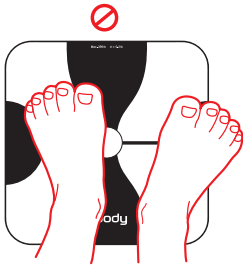

LED DISPLAY

PREPARATION BEFORE USE

Note: Remove insulating strip beneath the batteries in the battery holder at the back on the scale.

To SET WEIGHT UNIT

Two units: *lb, kg*

The default unit on scale is decided by the UNIT Selection in APP, please change default unit in APP for daily use. If the scale is with unit systems of Imperial (pounds) and Metric (kilograms), users can select from units lbs to kg.

START USING

Set each foot on each side of the center point naturally as show below:

Correct!

Note: To ensure the accuracy please stand on the scale barefoot with the right posture.

OPERATING INSTRUCTIONS

1. Place the scale on hard, flat ground.