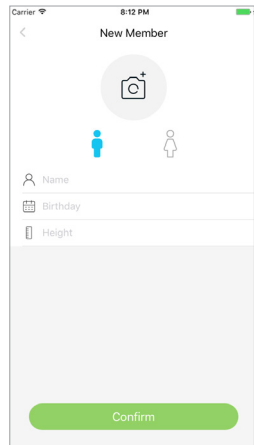

9. When you enter “My Account”, you can add unlimited user member by press “” and also add new users’ personal data.