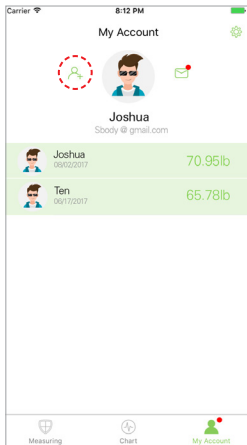

9. When you enter “My Account”, you can add unlimited user member by press “” and also add new users’ personal data.