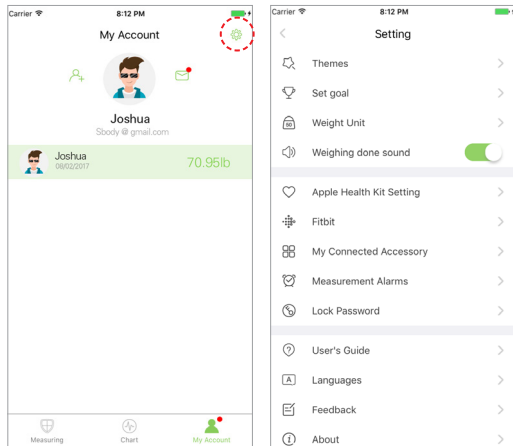

2. Download the App: Search "Feelfit" in the iOS App Store or the Android Application Market and turn on the Bluetooth functions of your device.

3. Register your own ID by email for keeping record. Add personal data during register and confirm OK.

4. Press “+” on the measuring page to find device “**SBody520**”.

5. Step on the scale with BARE feet and wait for 10-15 seconds, the circle is stable with “ding” sound when you turn on bell ring, it means weighing and analyzing are finished.

6. Click each data, you can find the analyzing report on body weight, BMI, body fat, water, Skeletal muscle, bonemass, protein, BMR and body age. When you click the “chart” item at bottom, you can see your long-term tracking in chart form.

7. When you enter “My Account Setting”, Press “⚙️”, Themes, Set goal, Weight Unit, Weight done sound, languages, Password, and etc. can be set on My Account page. And you can switch the weight unit by pressing setting and entering Weight Unit.