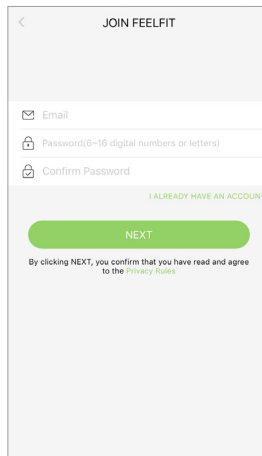

LED DISPLAY

PREPARATION BEFORE USE

Note: Remove insulating strip beneath the batteries in the battery holder at the back on the scale.

To SET WEIGHT UNIT

Two units: *lb, kg*

The default unit on scale is decided by the UNIT Selection in APP, please change default unit in APP for daily use. If the scale is with unit systems of Imperial (pounds) and Metric (kilograms), users can select from units lbs to kg.

START USING

Set each foot on each side of the center point naturally as show below:

Correct!

Note: To ensure the accuracy please stand on the scale barefoot with the right posture.

OPERATING INSTRUCTIONS

1. Place the scale on hard, flat ground.

2. Download the App: Search "Feelfit" in the iOS App Store or the Android Application Market and turn on the Bluetooth functions of your device.

3. Register your own ID by email for keeping record. Add personal data during register and confirm OK.