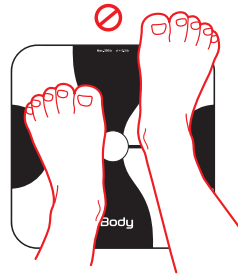

LED DISPLAY

PREPARATION BEFORE USE

Note: Remove insulating strip beneath the batteries in the battery holder at the back on the scale.

To SET WEIGHT UNIT

Two units: *lb, kg*

The default unit on scale is decided by the UNIT Selection in APP, please change default unit in APP for daily use. If the scale is with unit systems of Imperial (pounds) and Metric (kilograms), users can select from units lbs to kg.

START USING

Set each foot on each side of the center point naturally as show below:

Correct!

Note: To ensure the accuracy please stand on the scale barefoot with the right posture.

OPERATING INSTRUCTIONS

1. Place the scale on hard, flat ground.