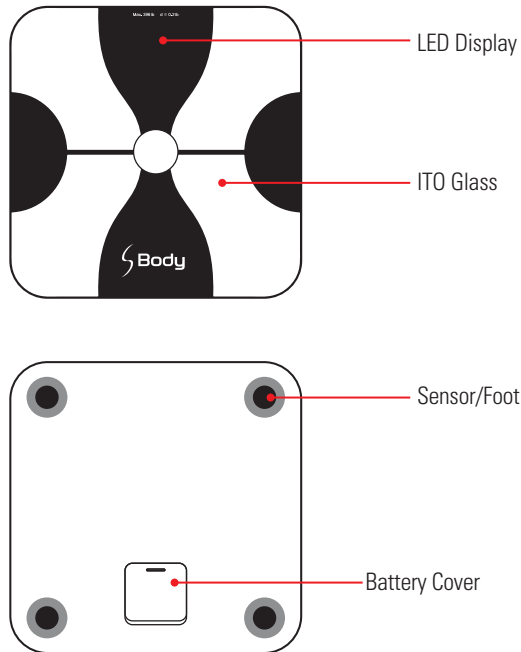

For this Bluetooth Scale, there are other safe precautions must be followed, including the following:

1. Use the Scale while barefoot. The scale cannot measure body fat percentage if you're wearing shoes or socks.
2. Make sure your feet are dry before weighing yourself.
3. **Place the scale on a hard, flat surface during use. Using the scale on a soft surface - like carpet or linoleum - may affect the accuracy of the Scale readings.**
4. The Bluetooth scale should not be used to diagnose or treat any medical condition. You should consult a doctor when undertaking any diet or exercise program. If you are pregnant/pacemaker or other internal device holder, you should not rely the data provided by this product. Please note that all the data are for reference and is not a substitute for advice from a licensed health-care professional.
5. This scale is not waterproof; never immerse the scale in water. To clean the surface, use a damp cloth or a glass cleaner. Do not use soap or other chemicals.

GENERAL INSTRUCTIONS

The Smart Body Fat Scale applies SENS ON technology. It's not necessary to turn on or turn off the scale, just stand on the scale for measurement. It is delicate and trendy, convenience for using.

DEVICE COMPONENTS

INTENDED USE

The Smart Body Fat Scale is intended only for usage at home.

WHAT IS INCLUDED?

The Smart Body Fat Scale box includes:

- S Body Smart Body Fat Scale
- 4 x AAA Batteries(1.5V each)
- Instruction Manual