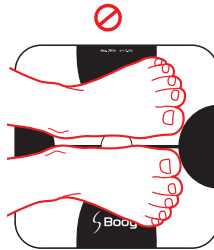

LED DISPLAY

PREPARATION BEFORE USE

Note: Remove insulating strip beneath the batteries in the battery holder at the back on the scale.

To SET WEIGHT UNIT

Two units: *lb, kg*

The default unit on scale is decided by the UNIT Selection in APP, please change default unit in APP for daily use. If the scale is with unit systems of Imperial (pounds) and Metric (kilograms), users can select from units lbs to kg.

START USING

Set each foot on each side of the center point naturally as show below:

Correct!

Note: To ensure the accuracy please stand on the scale barefoot with the right posture.

OPERATING INSTRUCTIONS

1. Place the scale on hard, flat ground.