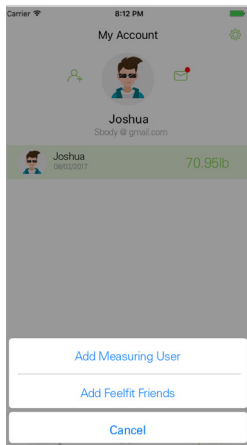

9. When you enter “My Account”, you can add unlimited user member by press “” and also add new users’ personal data.