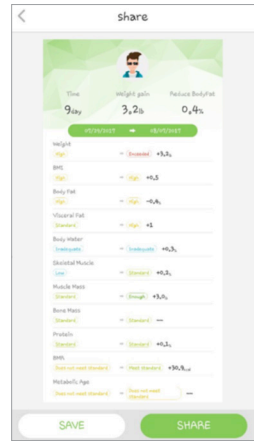

8. Press “”, you can share results of your data to someone.