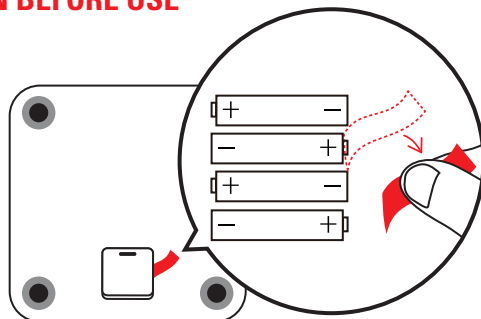

DEVICE COMPONENTS

INTENDED USE

The Smart Body Fat Scale is intended only for usage at home.

WHAT IS INCLUDED?

The Smart Body Fat Scale box includes:

- S Body Smart Body Fat Scale
- 4 x AAA Batteries(1.5V each)
- Instruction Manual

LED DISPLAY

PREPARATION BEFORE USE

Note: Remove insulating strip beneath the batteries in the battery holder at the back on the scale.

To SET WEIGHT UNIT

Two units: *lb, kg*

The default unit on scale is decided by the UNIT Selection in APP, please change default unit in APP for daily use. If the scale is with unit systems of Imperial (pounds) and Metric (kilograms), users can select from units lbs to kg.