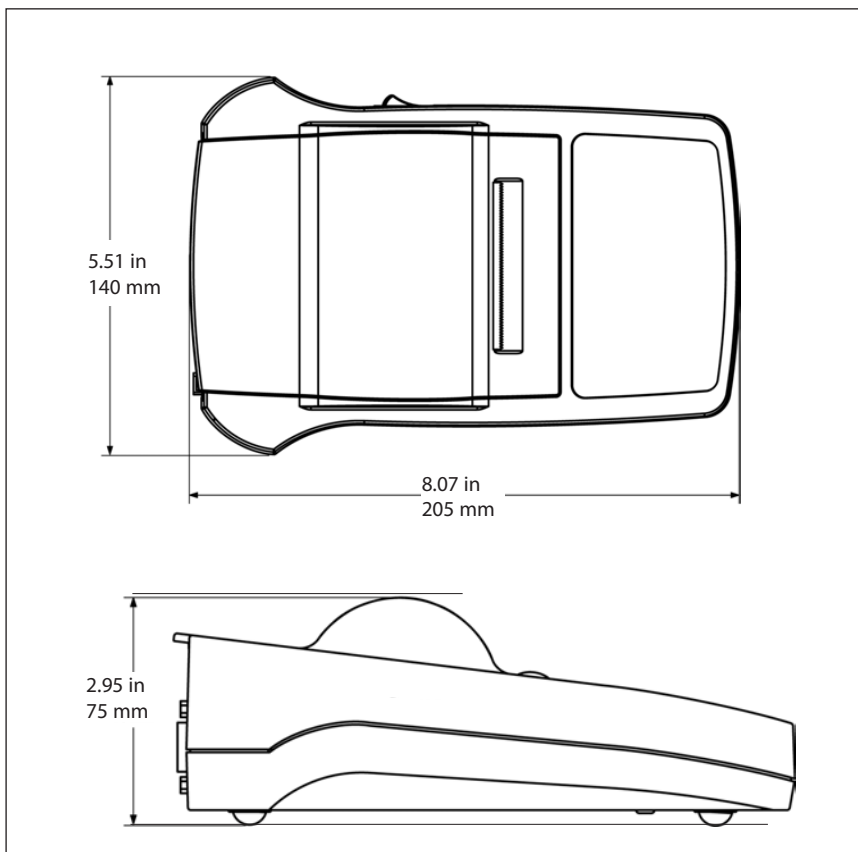

SF40A Impact Printer

Model	SF40A
Number of Columns	40 columns
Print Speed	Approximately 1.2 lines per second
Paper Roll (W x Dia.)	Standard paper 2.26 in. x Ø 2.36 in. max / 57.5 mm x Ø 60 mm max.
Power Requirements	AC adapter Input: 100 – 240 VAC, 50 - 60 Hz AC adapter output: 12 VDC, 2.5 A
Interface	RS232C
Ambient Temperature	32 °F – 104 °F / 0 °C – 40 °C
Printer Dimensions (W x L x H)	5.5 x 8.1 x 2.9 in. / 140 x 205 x 73 mm
Net Weight	1.6 lb / 740 g (Paper roll included)

Other Standard Features

Status indicator, 40 characters per line, compatible with continuous label paper, perform zero and tare operations directly from the printer.

Multi-Language Printing: English, Spanish, German, Italian, French, Chinese, Korean, Japanese, Russian, Polish, Portuguese, Hungarian and Czech.

Spare Parts and Accessories

Paper	12120799
Paper Rotary Axis	30063920
Ink Ribbon	12120798
Printer Cable 1 - Discovery, Explorer™, Adventurer™ Pro, Pioneer™, MB 35/45, MB 23/25, Ranger™, Ranger™ Count, "T" Series Dry Indicators	12122603
Printer Cable 2 - Voyager® Pro, Explorer® Pro.....	80500540
Cable adapter	30059316

Outline Dimensions