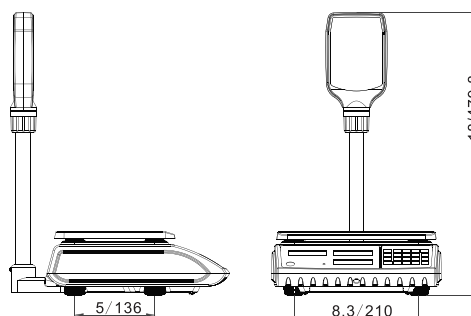

### Label Format

**THANK YOU**  
**Weight: 0.1661b**  
 Unit price:(\$/lb) Total(\$)  
**55.66 9.24**

## Dimensions(inch/mm)

TVP-B

TVP-P

Distributed by

Ver.1.5