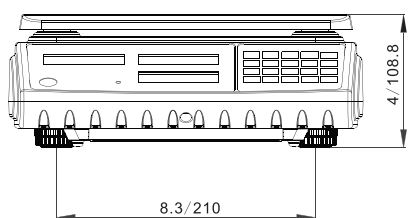

### Label Format

**THANK YOU**  
**Weight: 0.1661b**  
 Unit price:(\$/lb) Total(\$)  
**55.66 9.24**

## Dimensions(inch/mm)

TVP-B

TVP-P

Distributed by

Ver.1.5