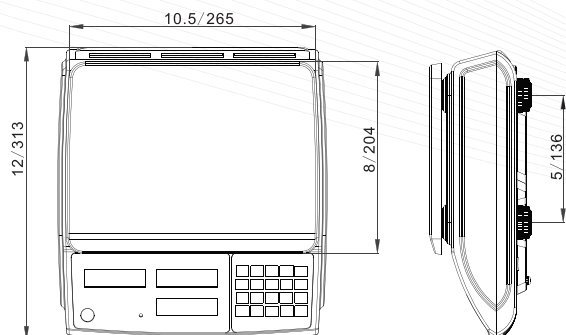

### Label Format

**THANK YOU**  
**Weight: 0.1661b**  
 Unit price:(\$/lb) Total(\$)  
**55.66 9.24**

## Dimensions(inch/mm)

TVP-B

TVP-P

Distributed by

Ver.1.5