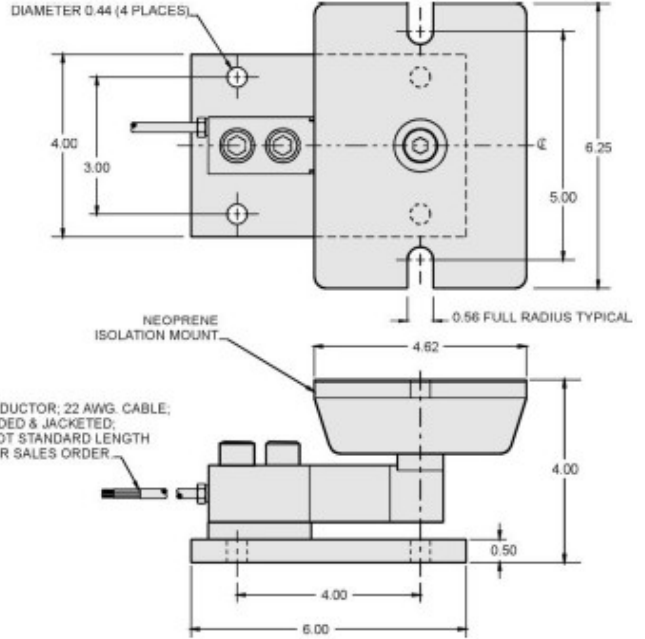

## OUTLINE DIMENSIONS in inches

50 - 250lbs

500lbs

**OUTLINE DIMENSIONS** in inches

1Klbs

1.5K, 2K, 2.5K

**TYPICAL INSTALLATION**