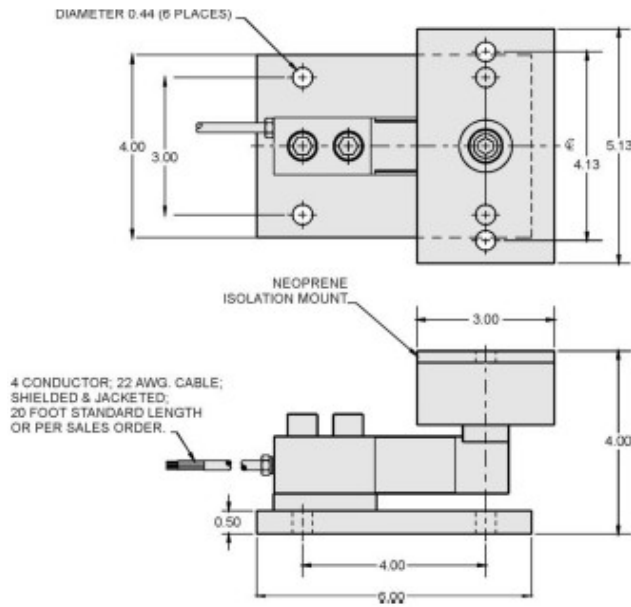

## OUTLINE DIMENSIONS in inches

50 - 250lbs

500lbs

**OUTLINE DIMENSIONS** in inches

1Klbs

1.5K, 2K, 2.5K

**TYPICAL INSTALLATION**