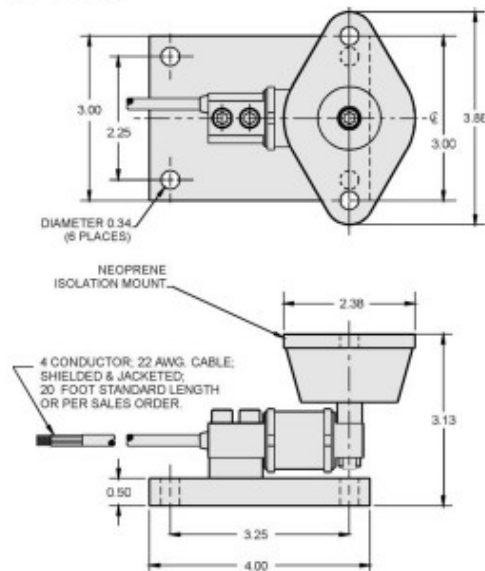

**Scales & Components**

the weigh you want... *today!*

# TM59 Tank Mount

## OUTLINE DIMENSIONS in inches

50 - 250lbs

500lbs

**OUTLINE DIMENSIONS** in inches

1Klbs

1.5K, 2K, 2.5K

**TYPICAL INSTALLATION**