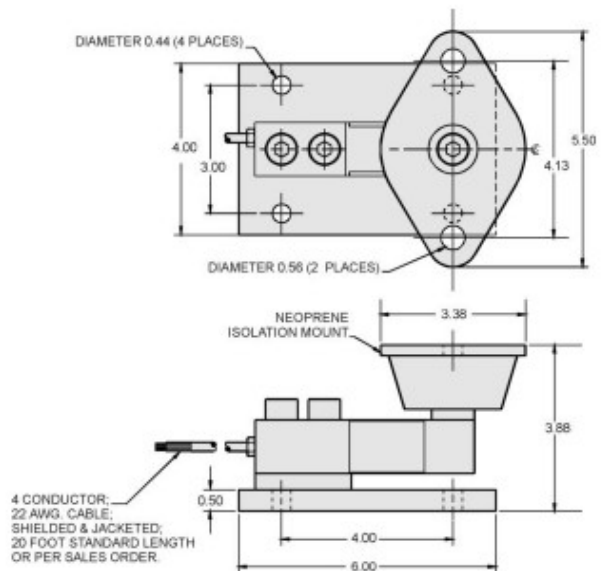

# TM59 Tank Mount

## OUTLINE DIMENSIONS in inches

50 - 250lbs

500lbs

**OUTLINE DIMENSIONS** in inches

1Klbs

1.5K, 2K, 2.5K

**TYPICAL INSTALLATION**